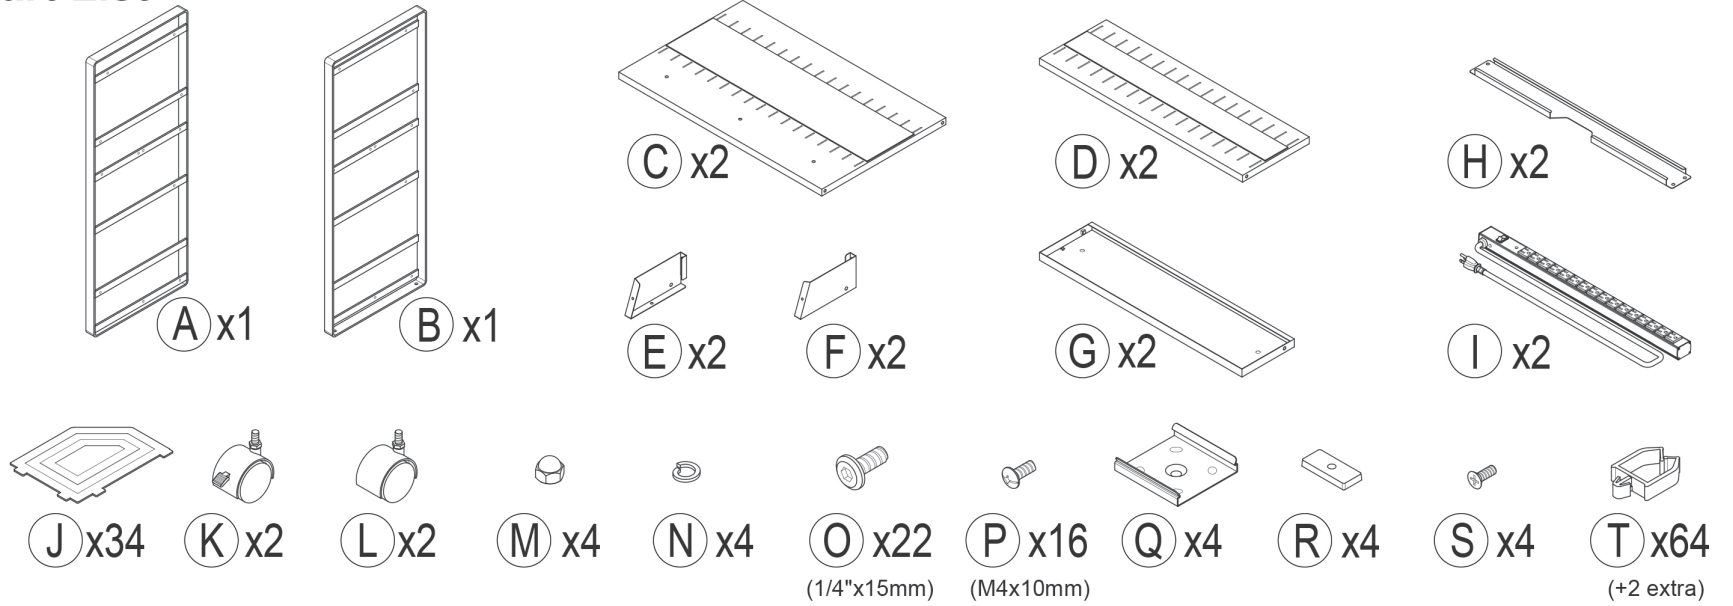

Part List

Tools Included:

Tools Needed:

1

2

3

4

5

6

7

Note: Top shelf can be installed facing in either direction.

Note: Press power strip into bracket to secure

8

9

10